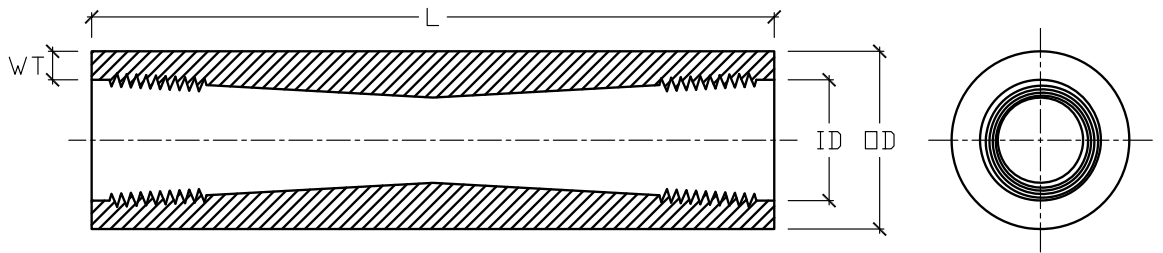

**FRP COUPLING**  
**3/4" DIAMETER**  
**6" LENGTH**  
**150 PSI**

NOMINAL INSIDE DIAMETER [ID]	PRESSURE RATING PSI	OUTSIDE DIAMETER [OD]	OVERALL LENGTH [L]	WALL THICKNESS [WT]
3/4"	150	1-1/2"	6"	1/4"

Information appearing in this literature is provided as a guide for the use and application of the products being offered. It is not and does not represent a specific warranty or guarantee of the product or its performance. It is the user's responsibility to determine the suitability of this product for a specific application.