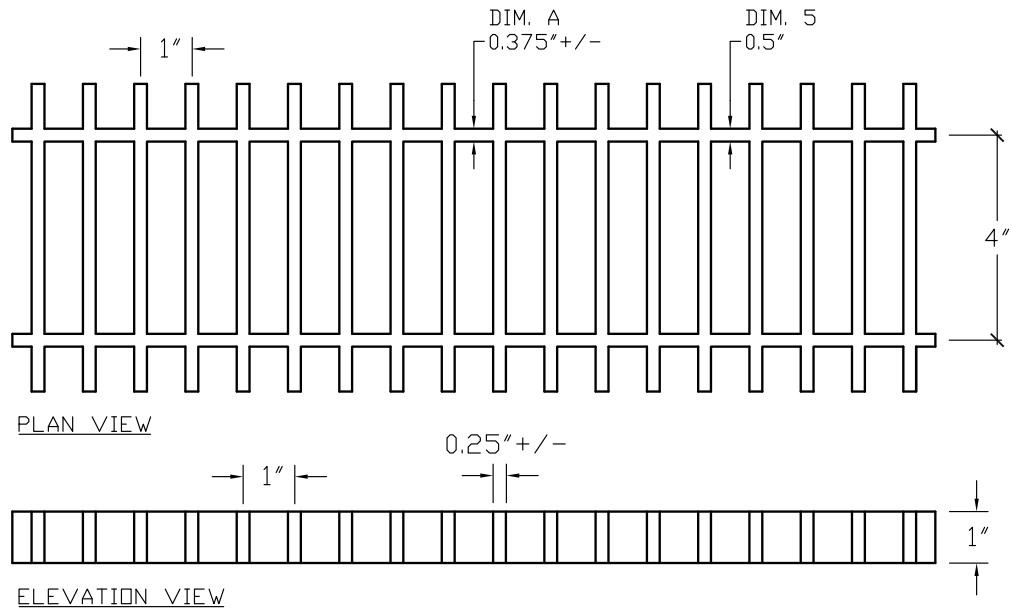

FRP GRATING  
 1" x 4" RECTANGLE PATTERN  
 1" THICK

PATTERN	THICKNESS	WIDTH	LENGTH
1" x 4" RECTANGLE	1"	4'	12'

Information appearing in this literature is provided as a guide for the use and application of the products being offered. It is not and does not represent a specific warranty or guarantee of the product or its performance. It is the user's responsibility to determine the suitability of this product for a specific application.