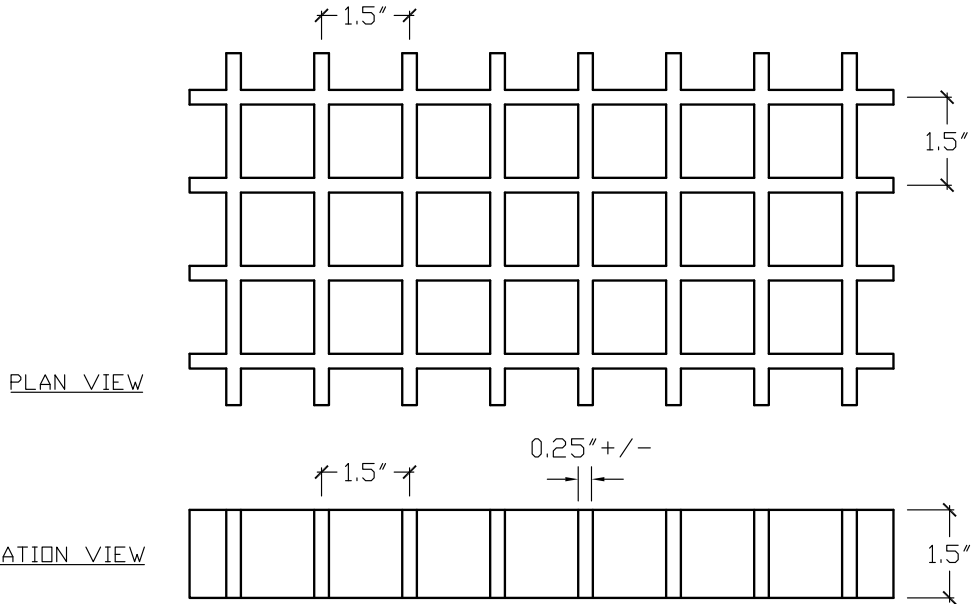

FRP GRATING  
1-1/2" SQUARE PATTERN  
1-1/2" THICK

PATTERN	THICKNESS	WIDTH	LENGTH
1-1/2" SQUARE	1-1/2"	3'	10'

Information appearing in this literature is provided as a guide for the use and application of the products being offered. It is not and does not represent a specific warranty or guarantee of the product or its performance. It is the user's responsibility to determine the suitability of this product for a specific application.